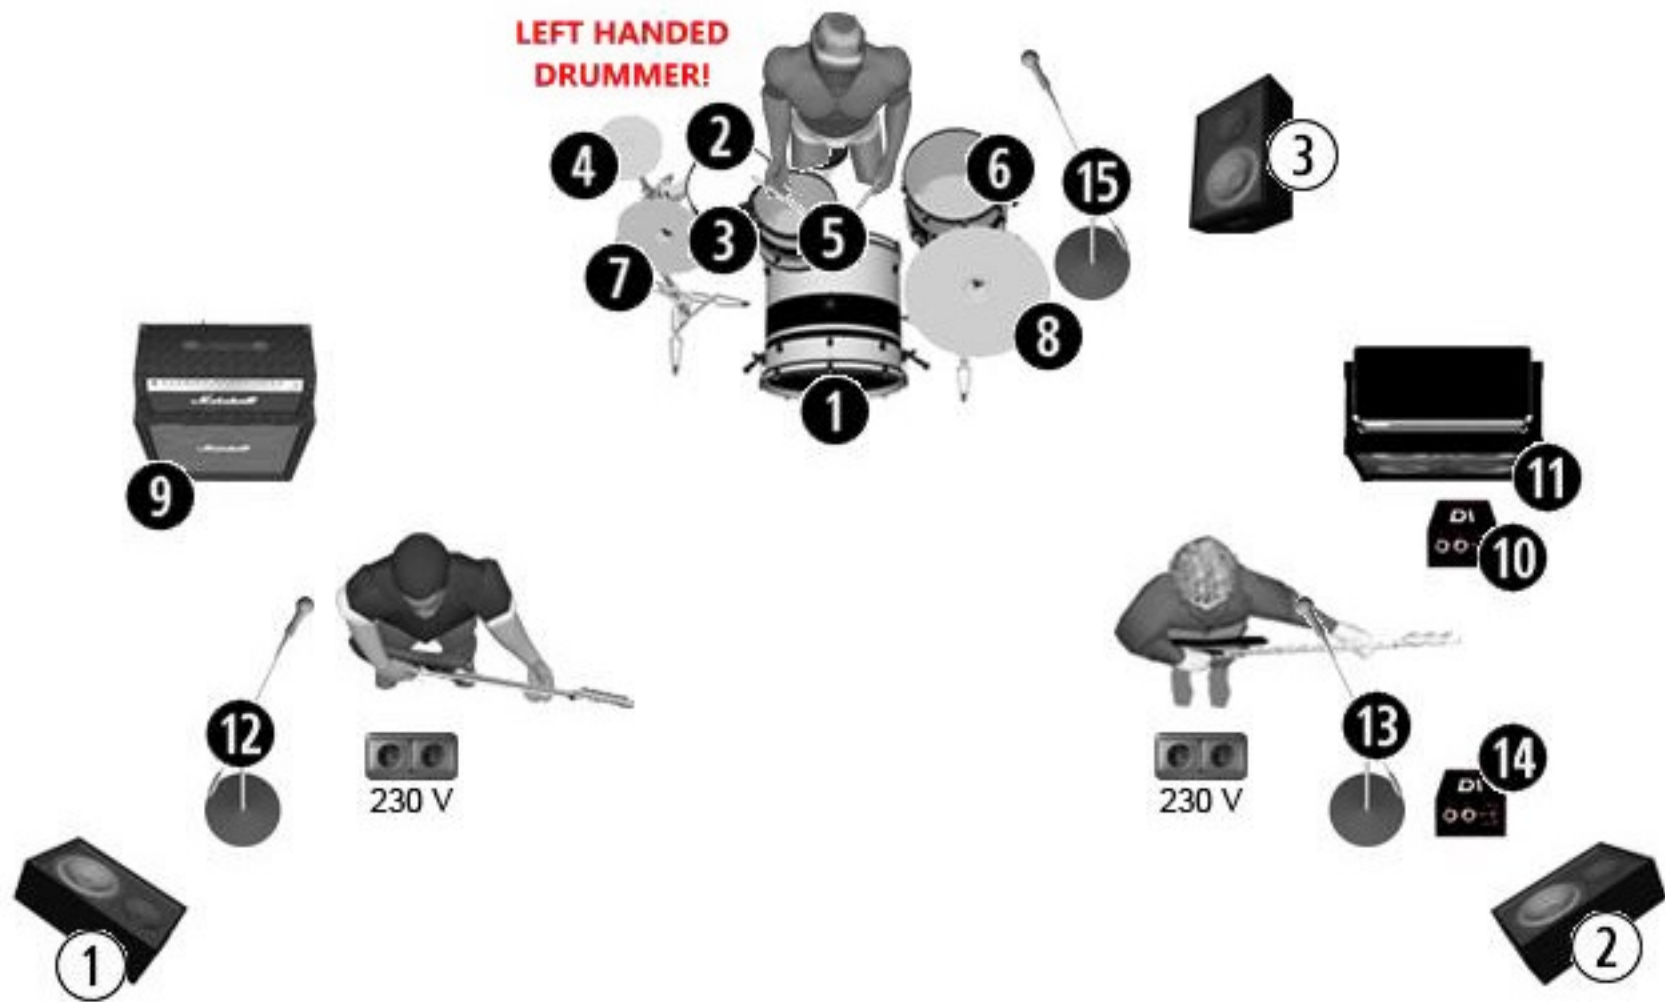

# THE GRASS MACHINE

TECHNICAL RIDER

LEFT HANDED  
DRUMMER!

## INPUT LIST

1. BD	mic
2. SNR TOP	mic
3. SNR BTM	mic
4. HH	mic
5. TT	mic
6. FT	mic
7. OH L	mic
8. OH R	mic
9. E. GTR	mic
10. BASS	DI
11. BASS AMP	mic
12. VOX GTR	mic
13. VOX BASS	mic
14. VOX BASS 2	DI
15. VOX DRUMS	mic